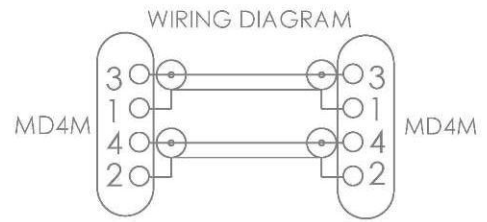

**NOTES:**

COMPLIES WITH SVHS SYSTEMS REQUIREMENTS.  
 CONNECTOR CONTACT MATING SURFACES ARE GOLD PLATED.  
 CABLE ASSEMBLY SHALL BE TESTED FOR CONTINUITY INDIVIDUALLY PACKAGE IN A POLYBAG

UNLESS OTHERWISE SPECIFIED, DIMENSIONS ARE IN INCHES. TOLERANCES ARE:  
 .X ±.1  
 .XX ±.05  
 .XXX ±.005  
 CABLE LENGTH TOLERANCE <300" ±5% >300" ±2%

SIZE <b>A</b>	ITEM NUMBER 1084XX where "XX" = Length in Meters	REV. <b>A</b>
---------------	--	---------------

SCALE: NONE | CAD FILE: AUTHORIZED ACCESS ONLY | SHEET 1 OF 1