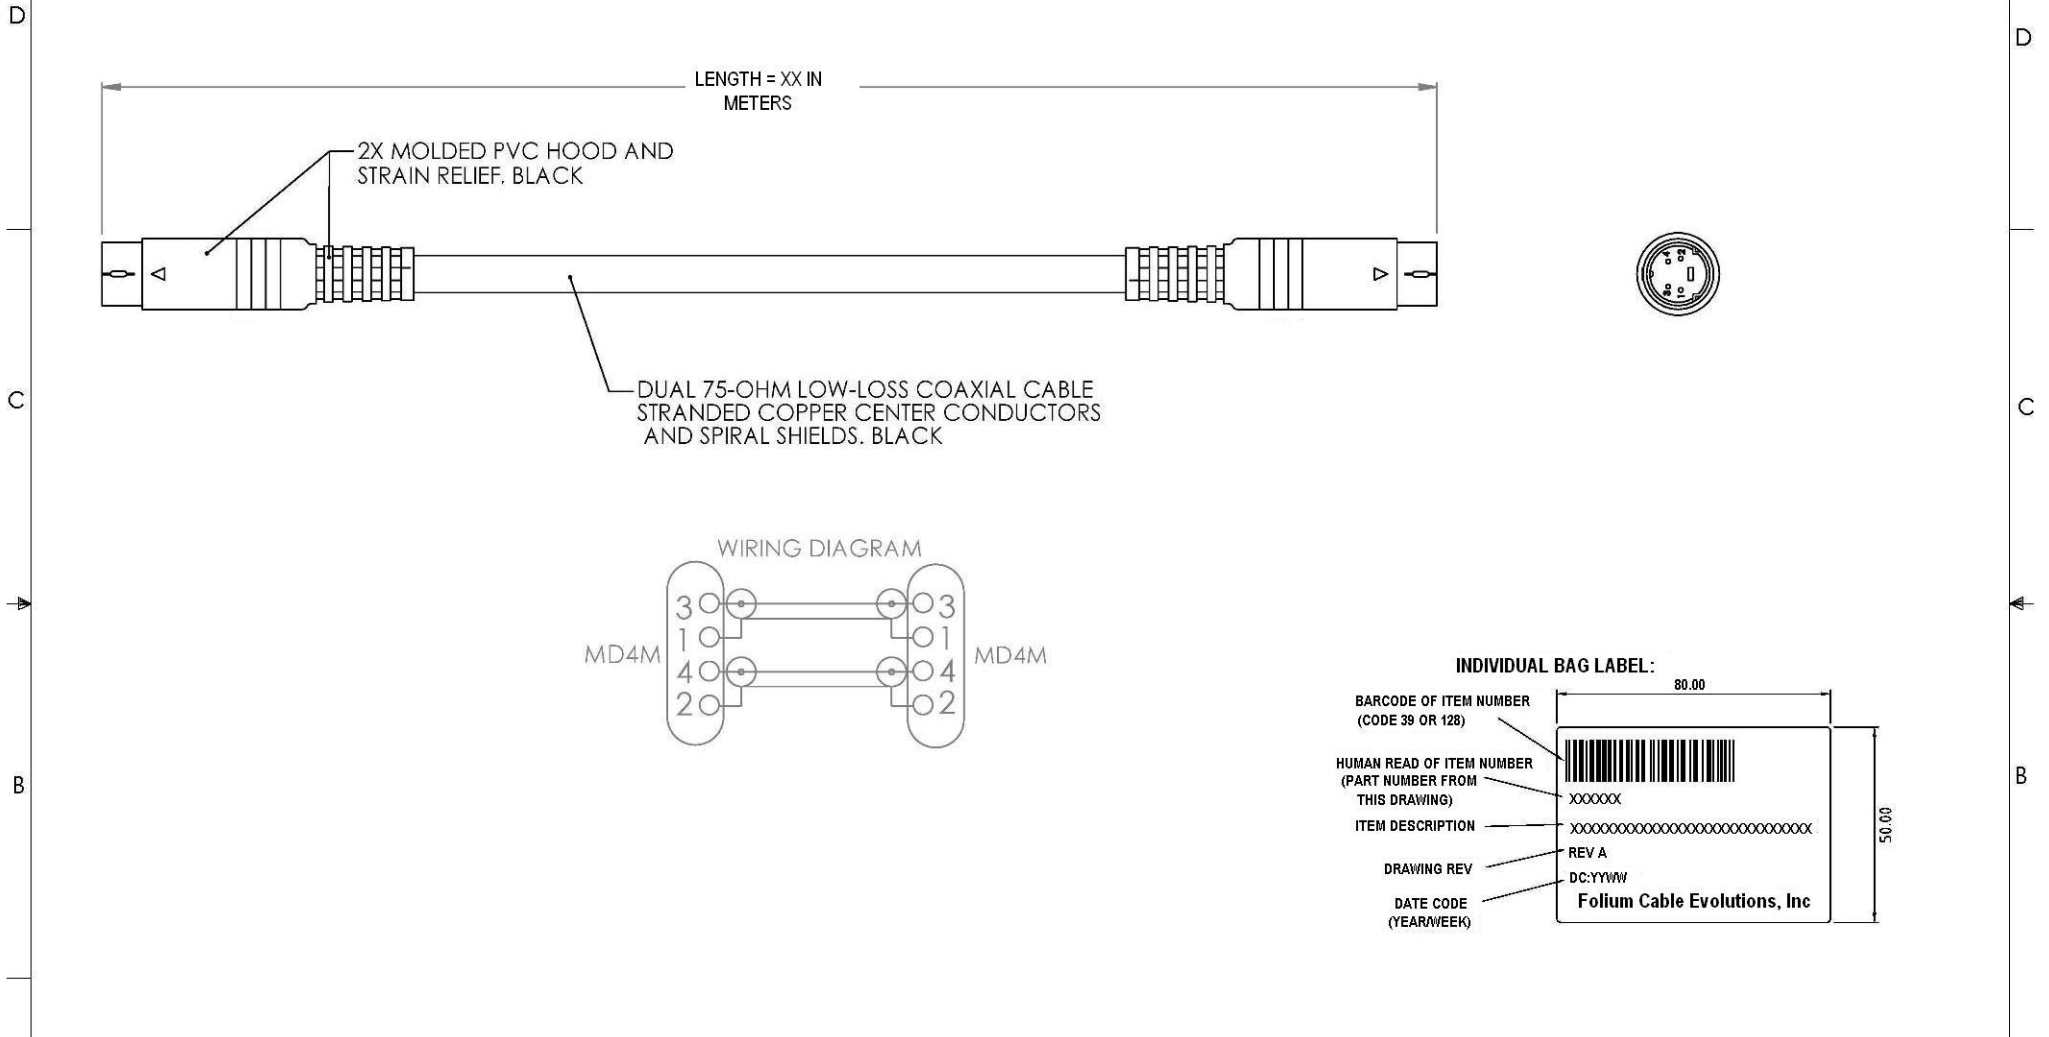

**NOTES:**

COMPLIES WITH SVHS SYSTEMS REQUIREMENTS.  
 CONNECTOR CONTACT MATING SURFACES ARE GOLD PLATED.  
 CABLE ASSEMBLY SHALL BE TESTED FOR CONTINUITY INDIVIDUALLY PACKAGE IN A POLYBAG

UNLESS OTHERWISE SPECIFIED, DIMENSIONS ARE IN INCHES. TOLERANCES ARE:  
 .X ±.1  
 .XX ±.05  
 .XXX ±.005  
 CABLE LENGTH TOLERANCE <300" ±5% >300" ±2%

SIZE <b>A</b>	ITEM NUMBER 1084XX where "XX" = Length in Meters	REV. <b>A</b>
---------------	--	---------------

SCALE: NONE | CAD FILE: AUTHORIZED ACCESS ONLY | SHEET 1 OF 1