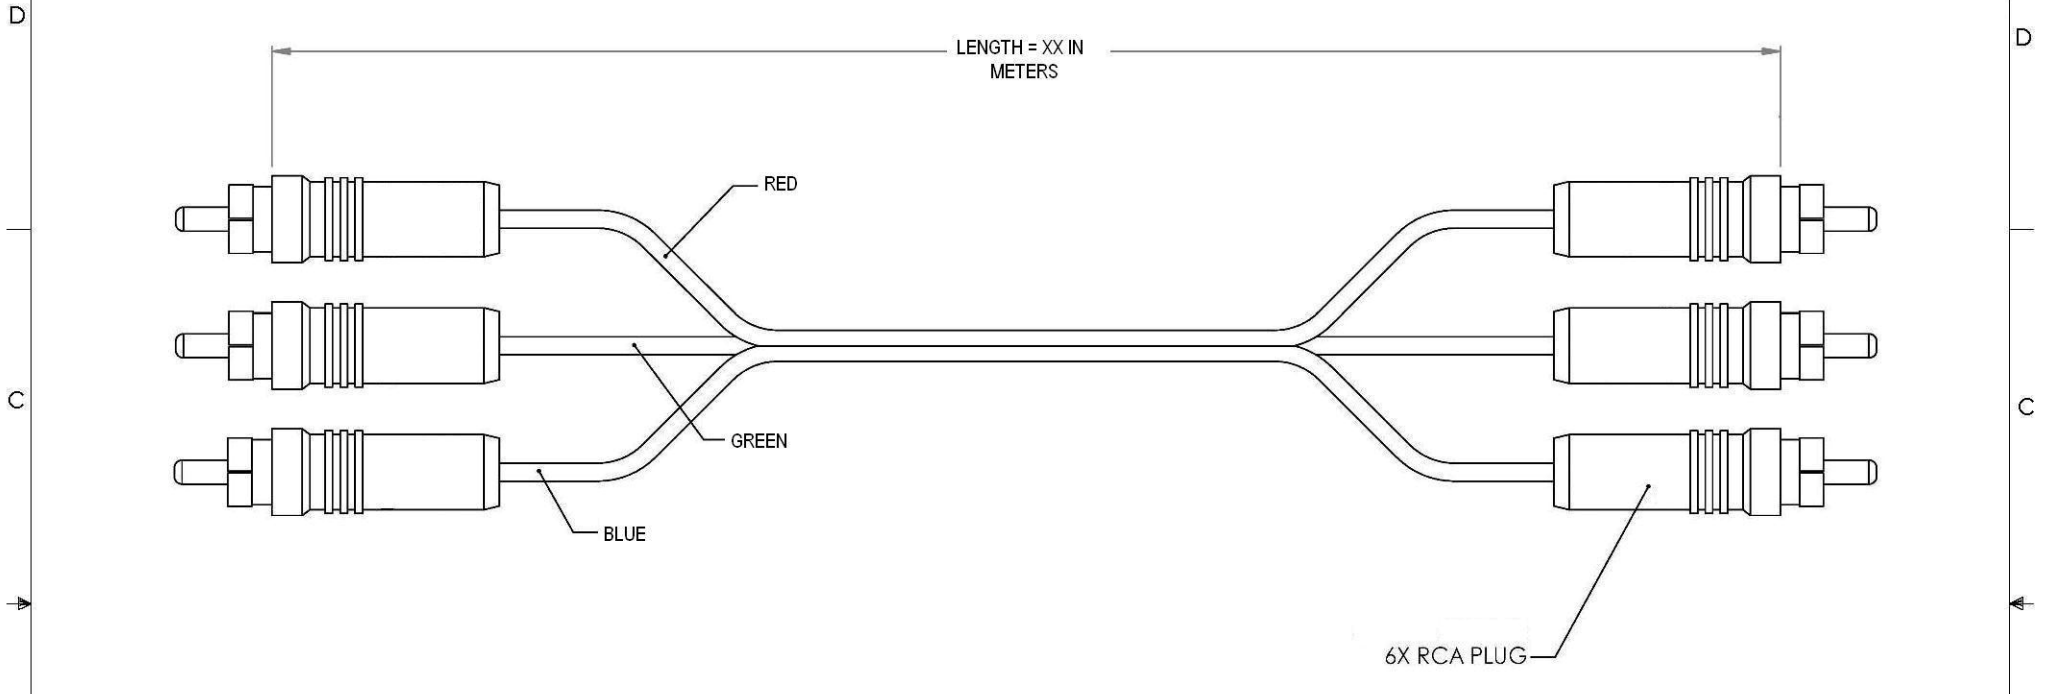

6X RCA PLUG

**INDIVIDUAL BAG LABEL:**

**NOTES:**

CABLE ASSEMBLY SHALL BE TESTED FOR CONTINUITY INDIVIDUALLY PACKAGE IN A POLYBAG

UNLESS OTHERWISE SPECIFIED, DIMENSIONS ARE IN INCHES. TOLERANCES ARE:  
 .X ±.1  
 .XX ±.05  
 .XXX ±.005  
 CABLE LENGTH TOLERANCE  
 <300" ±5% >300" ±2%

APPROVALS	DATE
DRAWN BY SC	03/01/2007
CHECKED BY MH	03/01/2007
APPROVED BY GS	03/01/2007

ITEM DESCRIPTION	
COMPONENT VIDEO RCA CABLE, RED, GREEN, BLUE	
SIZE <b>A</b>	ITEM NUMBER 1091XX where "XX" = Length in Meters
SCALE: NONE   CAD FILE: AUTHORIZED ACCESS ONLY	
SHEET 1 OF 1	